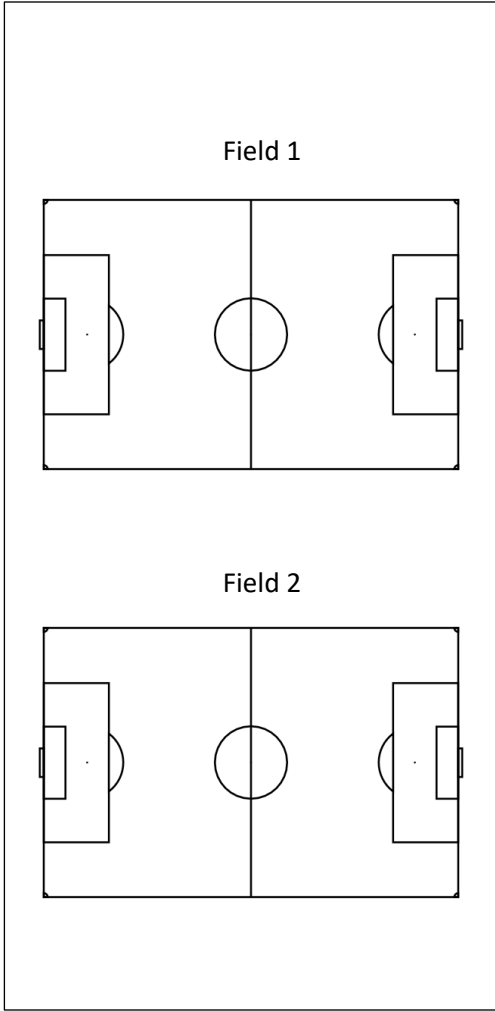

Murray Park Practice Spaces  
4301 Rebsamen Park Rd

Storage Sheds

Training Space

Bleachers

Parking Lot

Goal Keeper Training Area