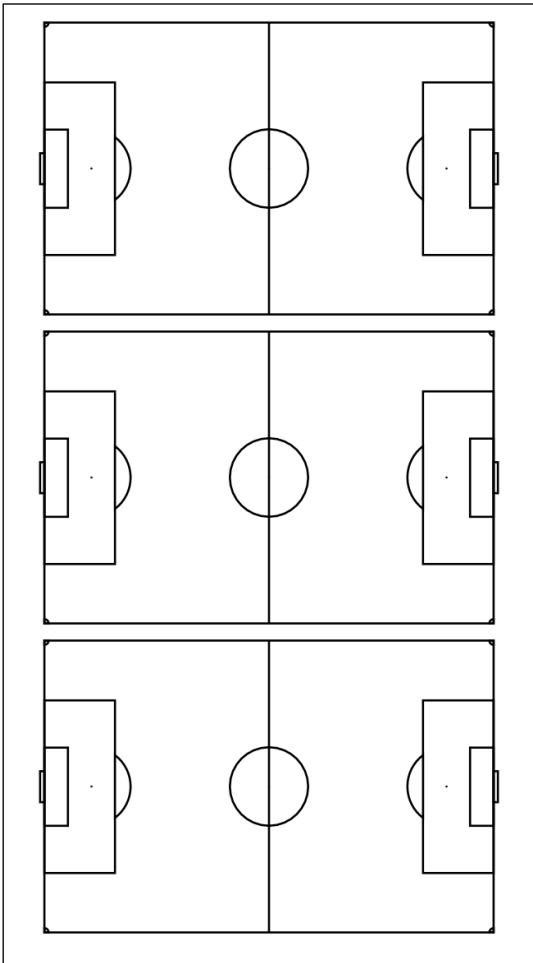

Murray Park Practice Spaces  
4301 Rebsamen Park Rd

Storage Sheds

Training Space

Bleachers

Parking Lot

Goal Keeper Training Area